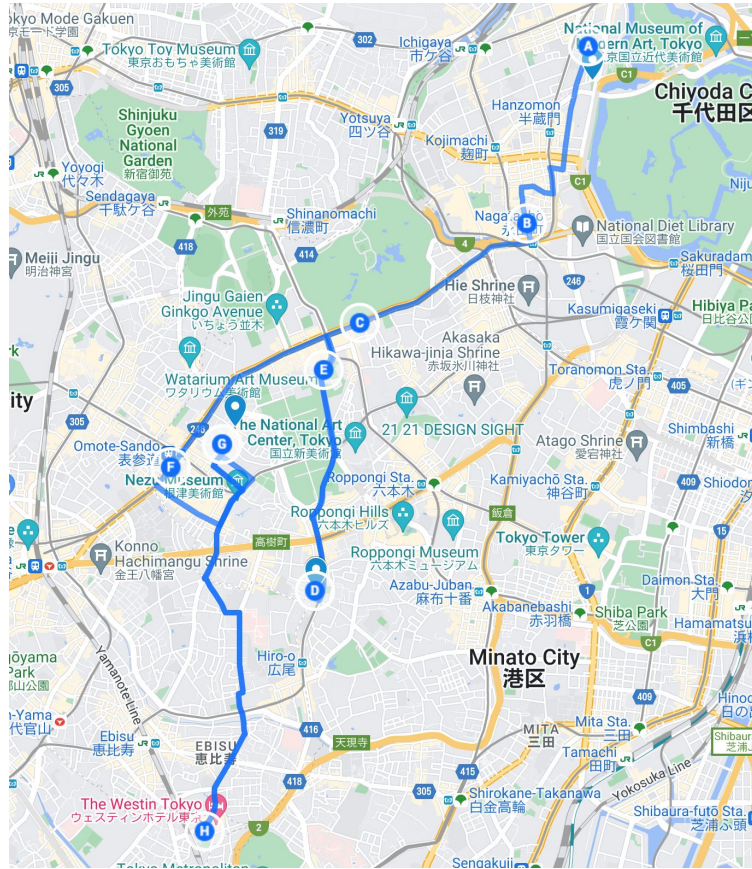

School Bus Service Academic Year 2022-23

v2.0

Morning Timetable	
(A) Chiyoda-ku Sanbancho 8 Near Building H of Otsuma Women's University	7:35
(B) Hirakawacho 2-chome Carriage porch of the nearby apartment	7:40
(C) Akasaka 8-chome In front of 7-11 convenience store	7:50
(D) Nishiazabu 4-chome In front of Nishiazabu K+ restaurant	8:00
(E) Aoyama 2-chome Carriage porch of the nearby apartment	8:10
(F) MinamiAoyama 5-chome Near ZARA Home	8:20
Clarence International School (children from A-F stop will be dropped off)	8:30
(H) Meguro-ku Mita 1-chome Nearby Ebisu Garden Place	8:45
Clarence International School Arrival	9:00

Afternoon Timetable	
Clarence International School Departure	15:00
(D) Nishiazabu 4-chome In front of Nishiazabu K+ restaurant	15:10
(G) Meguro-ku Mita 1-chome Nearby Ebisu Garden Place	15:25
(C) Akasaka 8-chome In front of 7-11 convenience store	15:40
(B) Hirakawacho 2-chome Carriage porch of the nearby apartment	15:50
(A) Chiyoda-ku Sanbancho 8 Near Building H of Otsuma Women's University	16:00